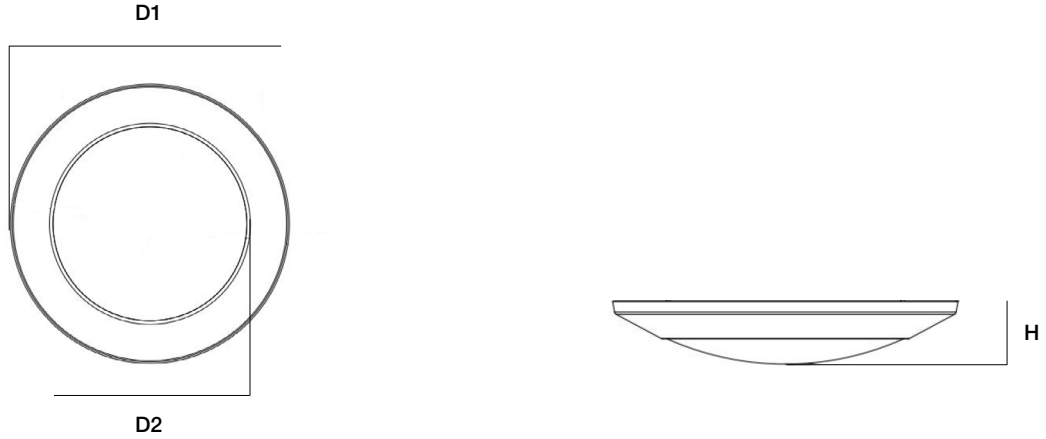

WARRANTY

5 year warranty, see Limited Warranty for additional information.

Back of fixture

Gasket Ring

Mounting Ring

SHIPPING DATA

| Product | Measurement | Weight |
|----------------|-------------------|--------|
| DL-15 (12 pcs) | 16"L x 11"W x 8"H | 8.4 lb |

DL SERIES WET LOCATION DOWNLIGHT

DIMENSIONS

| Power | D1 | D2 | H |
|-------|-----------------|-----------------|--------------|
| 15W | Ø7.32" (Ø186mm) | Ø5.08" (Ø129mm) | 1.34" (34mm) |

MOUNTING OPTIONS