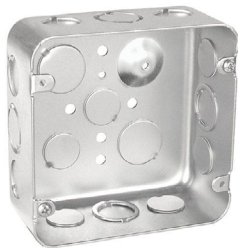

40 Square Junction Box
(Metal)