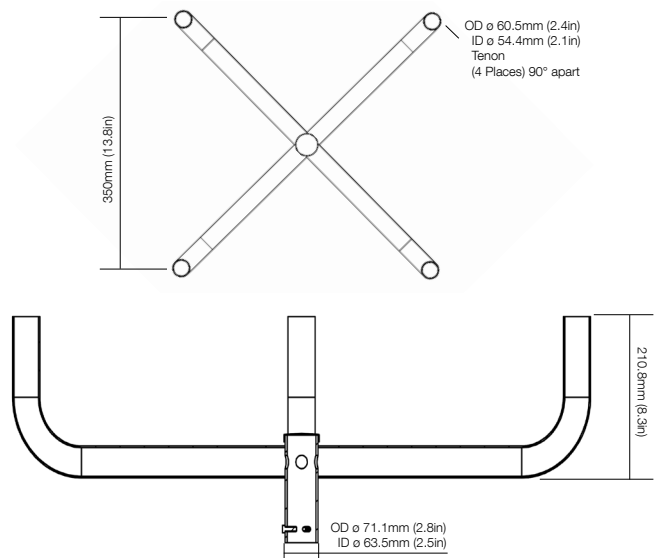

BULLHORN 2-4 PRONGS

Client:
 Project:
 Type:
 Quantity:

2-Light 180DEG Bullhorn
 Fits 2-3/8" ID For Round Pole
 Dark Bronze Finish
BULLHORN-DOUBLE-180

3-Light 180DEG Bullhorn
 Fits 2-3/8" ID For Round Pole
 Dark Bronze Finish
BULLHORN-TRIPLE-180

4-Light 90DEG Bullhorn
 Fits 2-3/8" ID For Round Pole
 Dark Bronze Finish
BULLHORN-QUAD-180

BULLHORN 2-4 PRONGS

LOW PROFILE BULLHORN

2-Light 180DEG Bullhorn
 Fits 2-3/8" ID For Round Pole
 Dark Bronze Finish
BULLHORN-LP-DOUBLE-180

2-Light 180DEG Bullhorn
 Fits 2-3/8" ID For Square Pole
 Dark Bronze Finish
BULLHORN-LP-DOUBLE-180-4SQ

4-Light 90DEG Bullhorn
 Fits 2-3/8" ID For Round Pole
 Dark Bronze Finish
BULLHORN-LP-QUAD-90