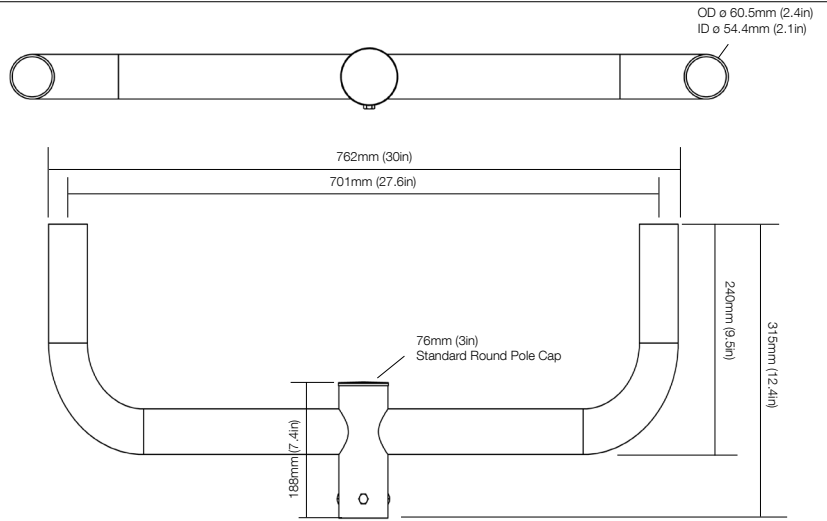

BULLHORN 2-4 PRONGS

Client:
 Project:
 Type:
 Quantity:

2-Light 180DEG Bullhorn
 Fits 2-3/8" ID For Round Pole
 Dark Bronze Finish
BULLHORN-DOUBLE-180

3-Light 180DEG Bullhorn
 Fits 2-3/8" ID For Round Pole
 Dark Bronze Finish
BULLHORN-TRIPLE-180

4-Light 90DEG Bullhorn
 Fits 2-3/8" ID For Round Pole
 Dark Bronze Finish
BULLHORN-QUAD-180

BULLHORN 2-4 PRONGS

LOW PROFILE BULLHORN

2-Light 180DEG Bullhorn
 Fits 2-3/8" ID For Round Pole
 Dark Bronze Finish
BULLHORN-LP-DOUBLE-180

2-Light 180DEG Bullhorn
 Fits 2-3/8" ID For Square Pole
 Dark Bronze Finish
BULLHORN-LP-DOUBLE-180-4SQ

4-Light 90DEG Bullhorn
 Fits 2-3/8" ID For Round Pole
 Dark Bronze Finish
BULLHORN-LP-QUAD-90