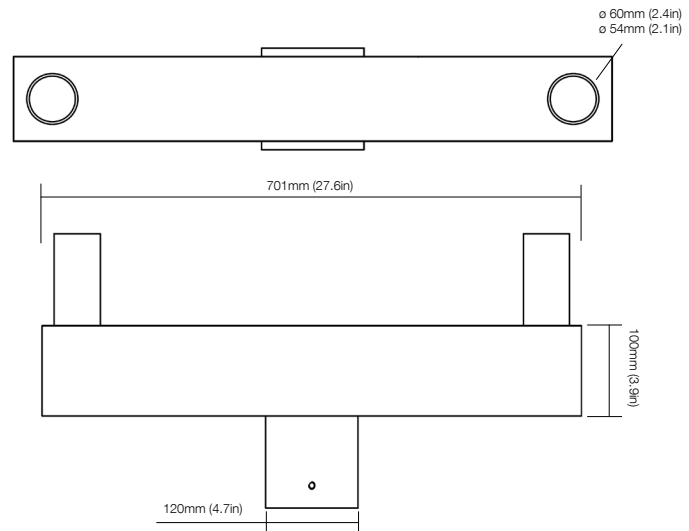

BULLHORN 2-4 PRONGS

Client:
 Project:
 Type:
 Quantity:

2-Light 180DEG Bullhorn
 Fits 2-3/8" ID For Round Pole
 Dark Bronze Finish
BULLHORN-DOUBLE-180

3-Light 180DEG Bullhorn
 Fits 2-3/8" ID For Round Pole
 Dark Bronze Finish
BULLHORN-TRIPLE-180

4-Light 90DEG Bullhorn
 Fits 2-3/8" ID For Round Pole
 Dark Bronze Finish
BULLHORN-QUAD-180

BULLHORN 2-4 PRONGS

LOW PROFILE BULLHORN

2-Light 180DEG Bullhorn
 Fits 2-3/8" ID For Round Pole
 Dark Bronze Finish
BULLHORN-LP-DOUBLE-180

2-Light 180DEG Bullhorn
 Fits 2-3/8" ID For Square Pole
 Dark Bronze Finish
BULLHORN-LP-DOUBLE-180-4SQ

4-Light 90DEG Bullhorn
 Fits 2-3/8" ID For Round Pole
 Dark Bronze Finish
BULLHORN-LP-QUAD-90