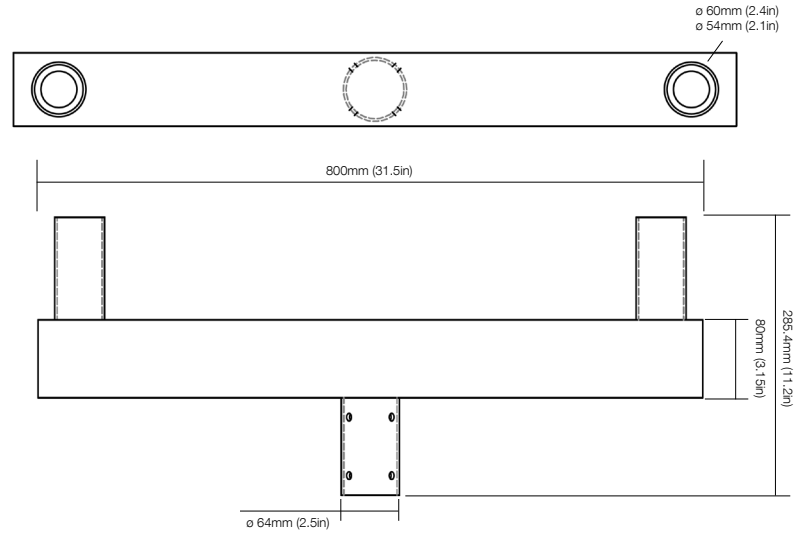

BULLHORN 2-4 PRONGS

Client:
 Project:
 Type:
 Quantity:

2-Light 180DEG Bullhorn
 Fits 2-3/8" ID For Round Pole
 Dark Bronze Finish
BULLHORN-DOUBLE-180

3-Light 180DEG Bullhorn
 Fits 2-3/8" ID For Round Pole
 Dark Bronze Finish
BULLHORN-TRIPLE-180

4-Light 90DEG Bullhorn
 Fits 2-3/8" ID For Round Pole
 Dark Bronze Finish
BULLHORN-QUAD-180

BULLHORN 2-4 PRONGS

LOW PROFILE BULLHORN

2-Light 180DEG Bullhorn
 Fits 2-3/8" ID For Round Pole
 Dark Bronze Finish
BULLHORN-LP-DOUBLE-180

2-Light 180DEG Bullhorn
 Fits 2-3/8" ID For Square Pole
 Dark Bronze Finish
BULLHORN-LP-DOUBLE-180-4SQ

4-Light 90DEG Bullhorn
 Fits 2-3/8" ID For Round Pole
 Dark Bronze Finish
BULLHORN-LP-QUAD-90