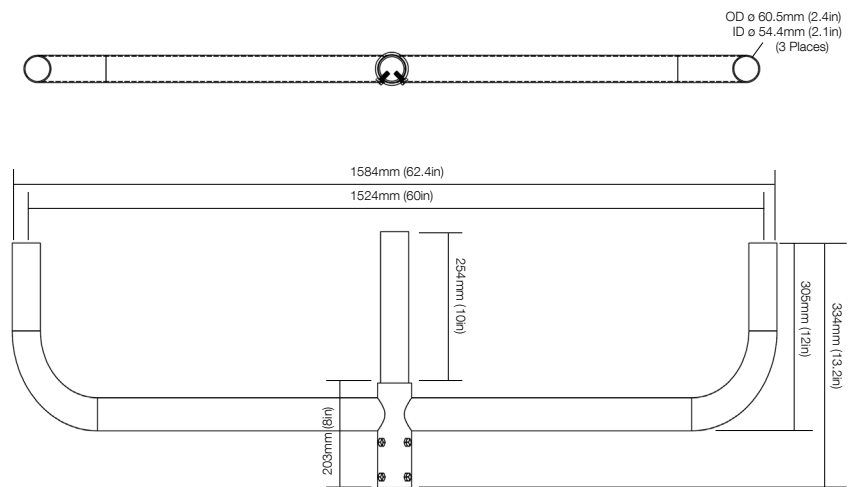

BULLHORN 2-4 PRONGS

Client:
 Project:
 Type:
 Quantity:

2-Light 180DEG Bullhorn
 Fits 2-3/8" ID For Round Pole
 Dark Bronze Finish
BULLHORN-DOUBLE-180

3-Light 180DEG Bullhorn
 Fits 2-3/8" ID For Round Pole
 Dark Bronze Finish
BULLHORN-TRIPLE-180

4-Light 90DEG Bullhorn
 Fits 2-3/8" ID For Round Pole
 Dark Bronze Finish
BULLHORN-QUAD-180

BULLHORN 2-4 PRONGS

LOW PROFILE BULLHORN

2-Light 180DEG Bullhorn
 Fits 2-3/8" ID For Round Pole
 Dark Bronze Finish
BULLHORN-LP-DOUBLE-180

2-Light 180DEG Bullhorn
 Fits 2-3/8" ID For Square Pole
 Dark Bronze Finish
BULLHORN-LP-DOUBLE-180-4SQ

4-Light 90DEG Bullhorn
 Fits 2-3/8" ID For Round Pole
 Dark Bronze Finish
BULLHORN-LP-QUAD-90