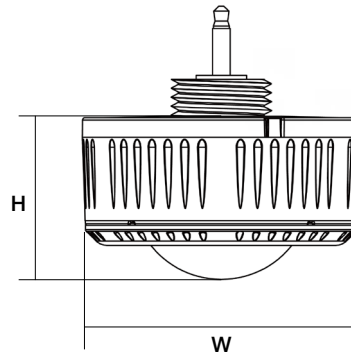

SPECIFICATIONS

SENSOR TYPE:	Passive Infrared Sensor (PIR)
WIRELESS STANDARDS:	5.0 Bluetooth Mesh
INPUT VOLTAGE:	12-24VDC, >50mA
CONTROL OUTPUT:	0-10V
OPERATING TEMP:	-4°F ~ +140°F (-20°C ~ +60°C)
COMMISSIONING RANGE:	50FT
BLUETOOTH RANGE:	164FT
DETECTION ANGLE:	360°
MOUNTING HEIGHT:	Up to 40FT
WARRANTY:	5 years
IP RATING:	IP65
FACTORY DEFAULT SETTINGS:	100% Brightness for 5 min Dim Down to 30% Hold for 10 min Turn Off

DIMENSIONS

H	W
1.03" (26.2mm)	2.17" (55mm)

COVERAGE PATTERNS