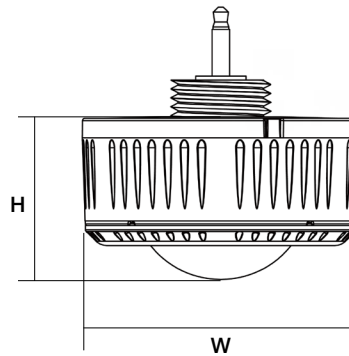

SPECIFICATIONS

SENSOR TYPE:	Passive Infrared Sensor (PIR)
WIRELESS STANDARDS:	5.0 Bluetooth Mesh
INPUT VOLTAGE:	12-24VDC, >50mA
CONTROL OUTPUT:	0-10V
OPERATING TEMP:	-4°F ~ +140°F (-20°C ~ +60°C)
COMMISSIONING RANGE:	50FT
BLUETOOTH RANGE:	164FT
DETECTION ANGLE:	360°
MOUNTING HEIGHT:	Up to 40FT
WARRANTY:	5 years
IP RATING:	IP65

DIMENSIONS

H	W
1.03" (26.2mm)	2.17" (55mm)

COVERAGE PATTERNS