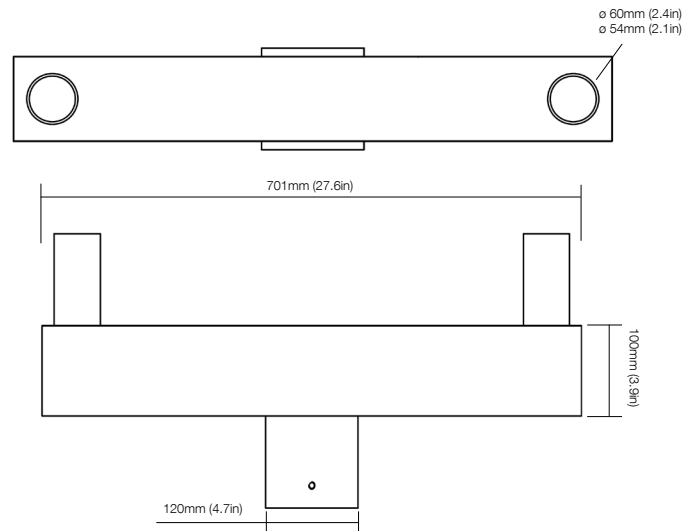

BULLHORN 2-4 PRONGS

Client:
 Project:
 Type:
 Quantity:

2-Light 180DEG Bullhorn
 Fits 2-3/8" ID For Round Pole
 Dark Bronze Finish
BULLHORN-DOUBLE-180

3-Light 180DEG Bullhorn
 Fits 2-3/8" ID For Round Pole
 Dark Bronze Finish
BULLHORN-TRIPLE-180

4-Light 90DEG Bullhorn
 Fits 2-3/8" ID For Round Pole
 Dark Bronze Finish
BULLHORN-QUAD-180

BULLHORN 2-4 PRONGS

LOW PROFILE BULLHORN

2-Light 180DEG Bullhorn
 Fits 2-3/8" ID For Round Pole
 Dark Bronze Finish
BULLHORN-LP-DOUBLE-180

2-Light 180DEG Bullhorn
 Fits 4" ID For Square Pole
 Dark Bronze Finish
BULLHORN-LP-DOUBLE-180-4SQ

4-Light 90DEG Bullhorn
 Fits 2-3/8" ID For Round Pole
 Dark Bronze Finish
BULLHORN-LP-QUAD-90