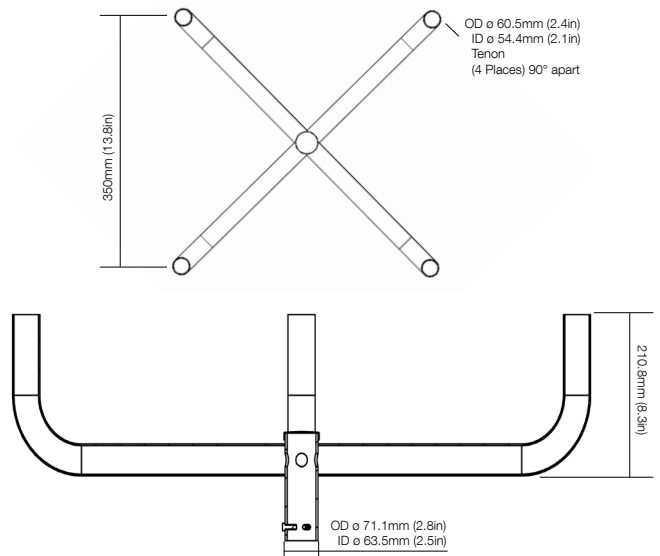

BULLHORN 2-4 PRONGS

Client:
 Project:
 Type:
 Quantity:

2-Light 180DEG Bullhorn
 Fits 2-3/8" ID For Round Pole
 Dark Bronze Finish
BULLHORN-DOUBLE-180

3-Light 180DEG Bullhorn
 Fits 2-3/8" ID For Round Pole
 Dark Bronze Finish
BULLHORN-TRIPLE-180

4-Light 90DEG Bullhorn
 Fits 2-3/8" ID For Round Pole
 Dark Bronze Finish
BULLHORN-QUAD-180

BULLHORN 2-4 PRONGS

LOW PROFILE BULLHORN

2-Light 180DEG Bullhorn
 Fits 2-3/8" ID For Round Pole
 Dark Bronze Finish
BULLHORN-LP-DOUBLE-180

2-Light 180DEG Bullhorn
 Fits 4" ID For Square Pole
 Dark Bronze Finish
BULLHORN-LP-DOUBLE-180-4SQ

4-Light 90DEG Bullhorn
 Fits 2-3/8" ID For Round Pole
 Dark Bronze Finish
BULLHORN-LP-QUAD-90