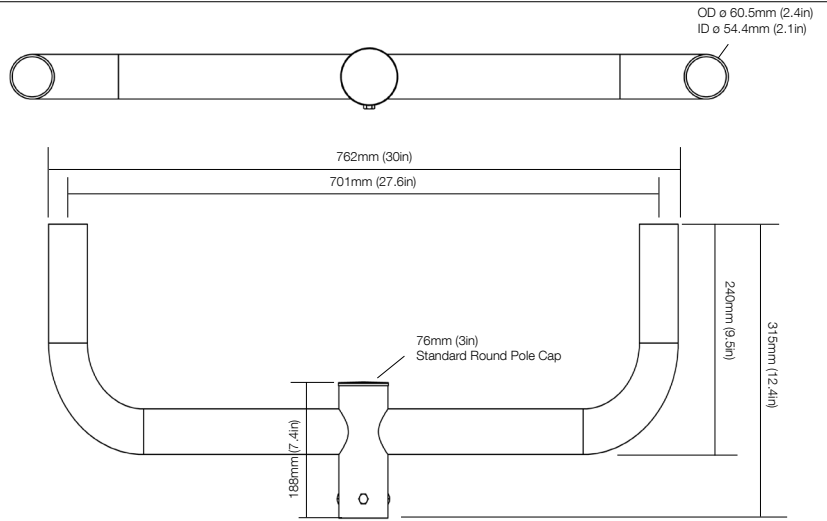

BULLHORN 2-4 PRONGS

Client:
 Project:
 Type:
 Quantity:

2-Light 180DEG Bullhorn
 Fits 2-3/8" ID For Round Pole
 Dark Bronze Finish
BULLHORN-DOUBLE-180

3-Light 180DEG Bullhorn
 Fits 2-3/8" ID For Round Pole
 Dark Bronze Finish
BULLHORN-TRIPLE-180

4-Light 90DEG Bullhorn
 Fits 2-3/8" ID For Round Pole
 Dark Bronze Finish
BULLHORN-QUAD-180

BULLHORN 2-4 PRONGS

LOW PROFILE BULLHORN

2-Light 180DEG Bullhorn
 Fits 2-3/8" ID For Round Pole
 Dark Bronze Finish
BULLHORN-LP-DOUBLE-180

2-Light 180DEG Bullhorn
 Fits 4" ID For Square Pole
 Dark Bronze Finish
BULLHORN-LP-DOUBLE-180-4SQ

4-Light 90DEG Bullhorn
 Fits 2-3/8" ID For Round Pole
 Dark Bronze Finish
BULLHORN-LP-QUAD-90