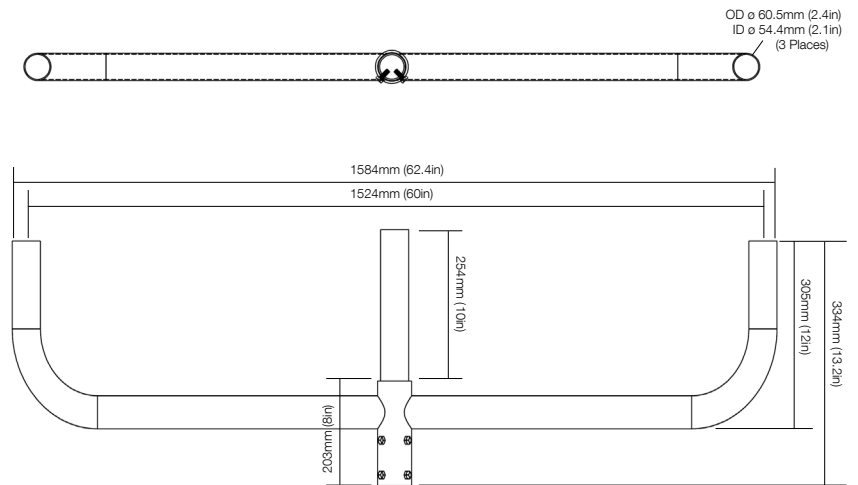

BULLHORN 2-4 PRONGS

Client:
 Project:
 Type:
 Quantity:

2-Light 180DEG Bullhorn
 Fits 2-3/8" ID For Round Pole
 Dark Bronze Finish
BULLHORN-DOUBLE-180

3-Light 180DEG Bullhorn
 Fits 2-3/8" ID For Round Pole
 Dark Bronze Finish
BULLHORN-TRIPLE-180

4-Light 90DEG Bullhorn
 Fits 2-3/8" ID For Round Pole
 Dark Bronze Finish
BULLHORN-QUAD-180

BULLHORN 2-4 PRONGS

LOW PROFILE BULLHORN

2-Light 180DEG Bullhorn
 Fits 2-3/8" ID For Round Pole
 Dark Bronze Finish
BULLHORN-LP-DOUBLE-180

2-Light 180DEG Bullhorn
 Fits 4" ID For Square Pole
 Dark Bronze Finish
BULLHORN-LP-DOUBLE-180-4SQ

4-Light 90DEG Bullhorn
 Fits 2-3/8" ID For Round Pole
 Dark Bronze Finish
BULLHORN-LP-QUAD-90