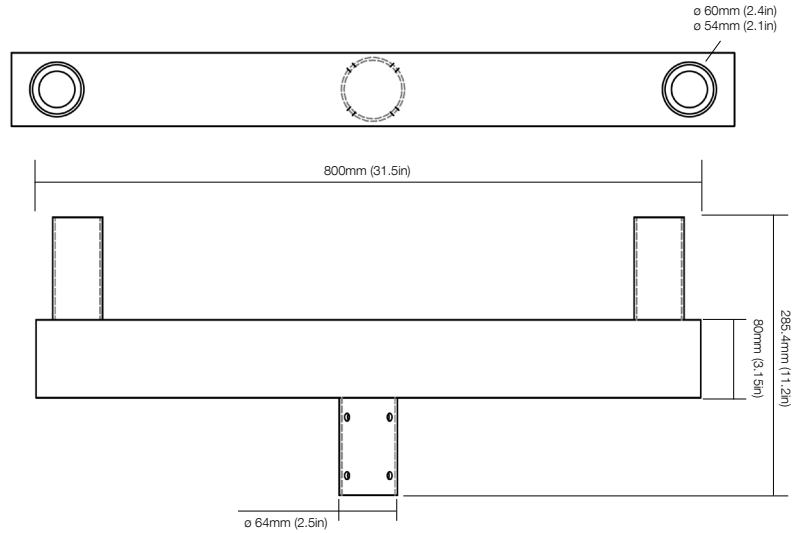

BULLHORN 2-4 PRONGS

Client:
 Project:
 Type:
 Quantity:

2-Light 180DEG Bullhorn
 Fits 2-3/8" ID For Round Pole
 Dark Bronze Finish
BULLHORN-DOUBLE-180

3-Light 180DEG Bullhorn
 Fits 2-3/8" ID For Round Pole
 Dark Bronze Finish
BULLHORN-TRIPLE-180

4-Light 90DEG Bullhorn
 Fits 2-3/8" ID For Round Pole
 Dark Bronze Finish
BULLHORN-QUAD-180

BULLHORN 2-4 PRONGS

LOW PROFILE BULLHORN

2-Light 180DEG Bullhorn
 Fits 2-3/8" ID For Round Pole
 Dark Bronze Finish
BULLHORN-LP-DOUBLE-180

2-Light 180DEG Bullhorn
 Fits 4" ID For Square Pole
 Dark Bronze Finish
BULLHORN-LP-DOUBLE-180-4SQ

4-Light 90DEG Bullhorn
 Fits 2-3/8" ID For Round Pole
 Dark Bronze Finish
BULLHORN-LP-QUAD-90