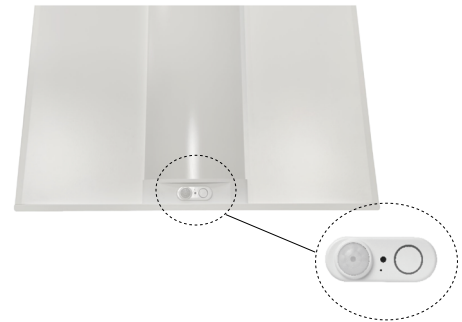

ALS[®]

Advantage Lighting Solutions

TREA G2- Lay-in Troffer

- 1x4, 2x2, 2x4
- Selectable CCT 3000K ~ 6500K
- Selectable Lumen
- Sensor Socket Ready
- EMB (Factory / Field Install)

Wireless Control / Sensor